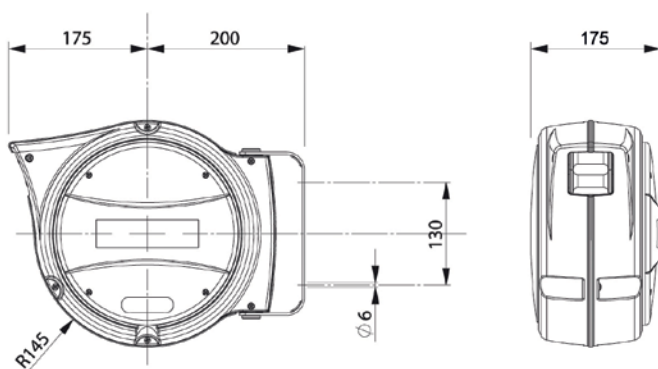

Features reel:

- Diecast aluminium casing, undercoat paint finish
- Swivelling bracket
- Ratched stop device every 50 cm, easily removed if constant traction of cable is required
- Slipping with brass rings and brushes
- Protection degree IP 42
- Working temperature -5°C / +40°C

Features lamp:

- Switch
- Foldout, rotating and adjustable hook
- Replaceable protection bell
- Soft touch handle
- Protection degree IP55
- Bulb: max. 11W, 2G7 (included)

AL48 / AM8 mit Trafo

Dieses Modell erlaubt, die Lampe mit Niederspannung (24V), gemäß den Sicherheitsnormen zu versorgen.

Caution:

24 V model is suitable for 24 V feeding only, 24 V a.c. lamps can also be powered at 24 V d.c. (Loss of brightness of about 20%).

AL47/AM8

AL48/AM8

Artikel - Nr. / Article - No.	AL47 / AM8 230 V	AL47 / AM8 24 V	AL48 / AM8 230 V
Leitung aufgerollt / Cable, coiled (m)	15,5 (14 + 1,5)		
Zuleitung / Feeding cable (m)	1		
Aderzahl / Querschnitt No. of conductors / cross section	H05 RN-F - 2x1 mm ²		
Eigenschaften Trafo / Features transformer	-	-	Spannung / Power: 14 VA Eingang / Input: 230 V Ausgang / Output: 24 V
Spannung / Voltage input (V)	230	24V ac	230
Gewicht / Weight (kg)	6		