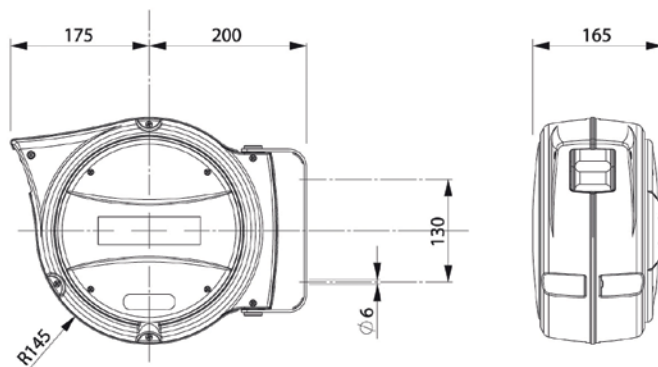

Features reel:

- Diecast aluminium casing, undercoat paint finish
- Swivelling bracket
- Ratched stop device every 50 cm, easily removed if constant traction of cable is required
- Slipping with brass rings and brushes
- Protection degree IP 42
- Working temperature -5°C / +40°C

Features lamp:

- Switch
- Foldout, rotating and adjustable hook
- Replaceable protection bell
- Soft touch handle
- Protection degree IP55
- Bulb: max. 11W, 2G7 (included)

AL48 / AM8 mit Trafo

Dieses Modell erlaubt, die Lampe mit Niederspannung (24V), gemäß den Sicherheitsnormen zu versorgen.

Caution:

24 V model is suitable for 24 V feeding only, 24 V a.c. lamps can also be powered at 24 V d.c. (Loss of brightness of about 20%).

AL47/AM8

AL48/AM8

Artikel - Nr. / Article - No.	AL47 / AM8 230 V	AL47 / AM8 24 V	AL48 / AM8 230 V
Leitung aufgerollt / Cable, coiled (m)	15,5 (14 + 1,5)		
Zuleitung / Feeding cable (m)	1		
Aderzahl / Querschnitt No. of conductors / cross section	H05 RN-F - 2x1 mm ²		
Eigenschaften Trafo / Features transformer	-	-	Spannung / Power: 14 VA Eingang / Input: 230 V Ausgang / Output: 24 V
Spannung / Voltage input (V)	230	24V ac	230
Gewicht / Weight (kg)	6		