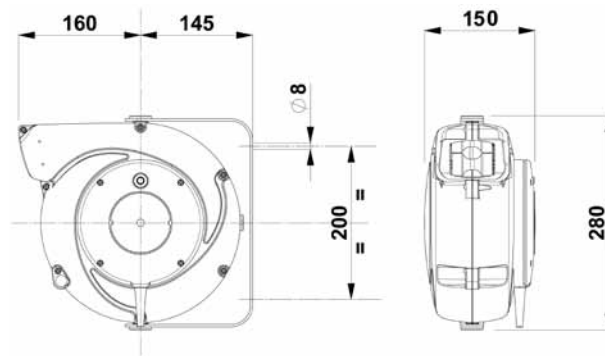

1165908/375, 1165908/330, 1165908/AM8